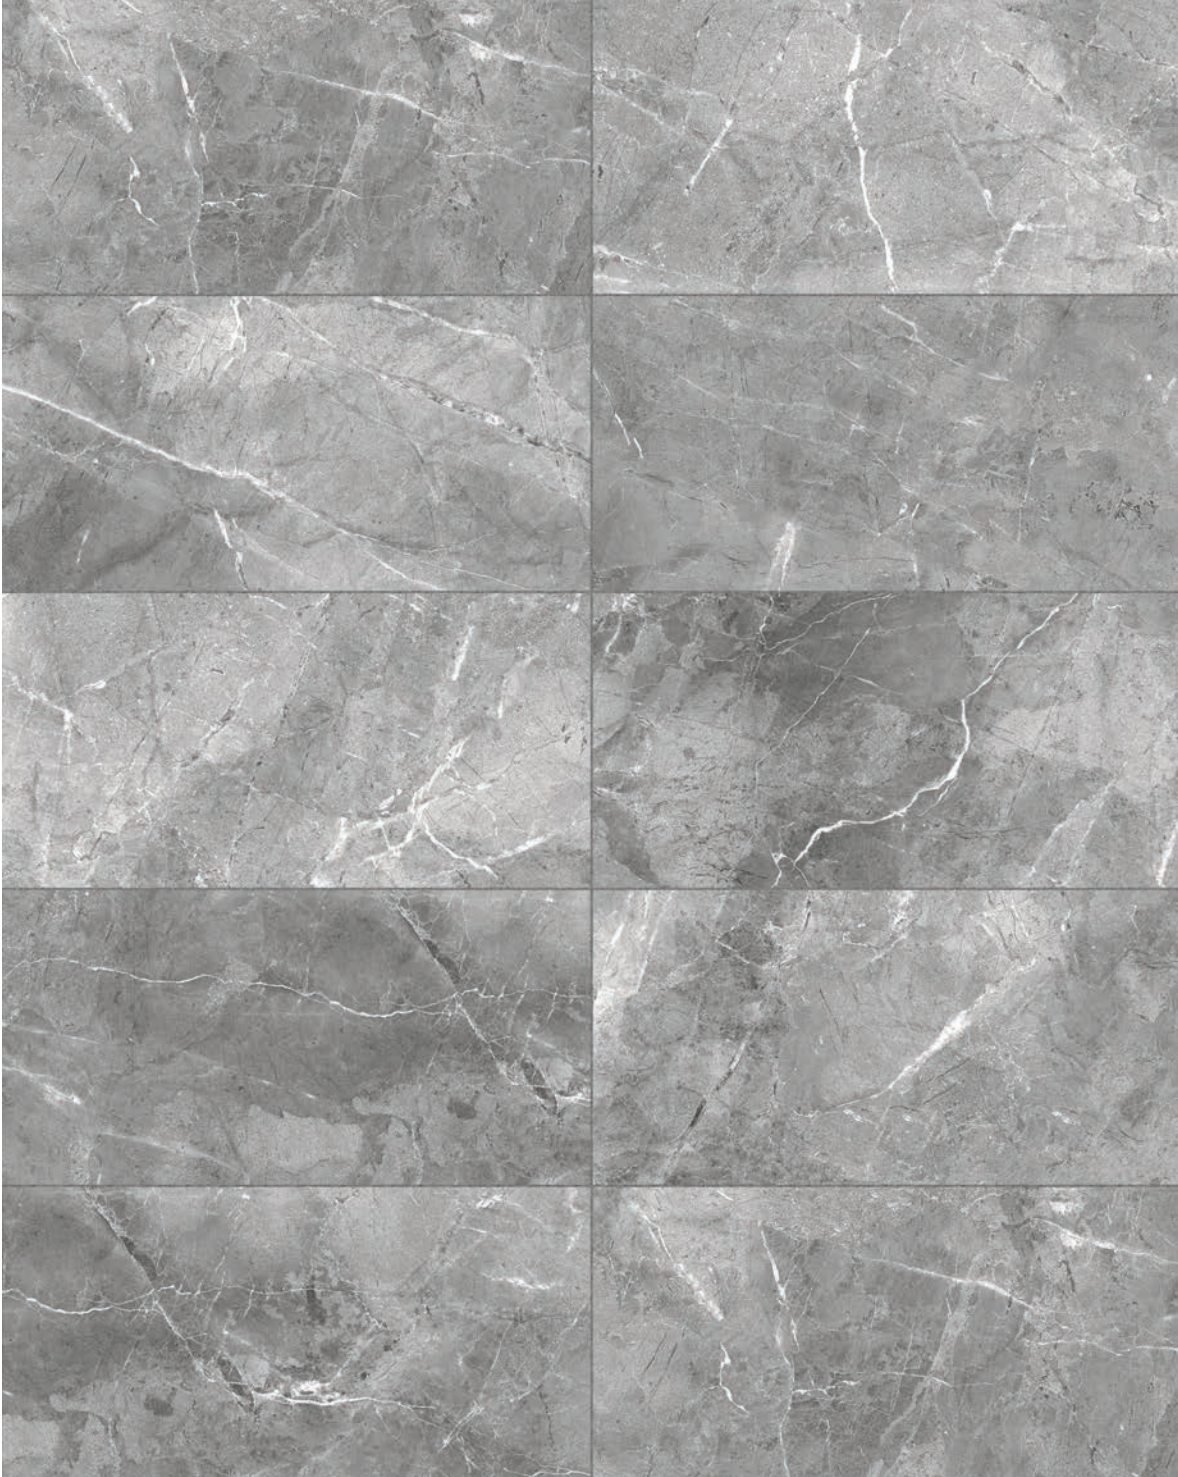

3" x 12" REGENCY MICA HD PORCELAIN BULLNOSE
4502-0209-0

3" x 10" REGENCY MICA HD GLOSSY BULLNOSE
4502-0208-0

REGENCY HD PORCELAIN TILE

12" x 24" REGENCY CARBON HD PORCELAIN TILE