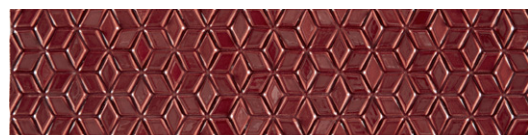

EMV8S 4x9TPZ
Mischievous Red Trapezoid Silk

EMV8G 4x9TPZ
Mischievous Red Trapezoid Glossy

EMV8S 3x12
Mischievous Red Silk

EMV8G 3x12
Mischievous Red Glossy

EMV8G/L3x12
Mischievous Red Listello

above: **EMV8S 3x12** Mischievous Red Silk, **EMV3S 3x12** Coy Grey Silk, **EMV6S 3x12** Gratitude Dark Grey Silk & East Village **EVG40 12x24** Stuyvesant Charcoal

STOIC BROWN

EMV9S 3x6
Stoic Brown Silk

EMV9G 3x6
Stoic Brown Glossy

EMV9S 4x9TPZ
Stoic Brown Trapezoid Silk

EMV9G 4x9TPZ
Stoic Brown Trapezoid Glossy

EMV9S 3x12
Stoic Brown Silk

EMV9G 3x12
Stoic Brown Glossy